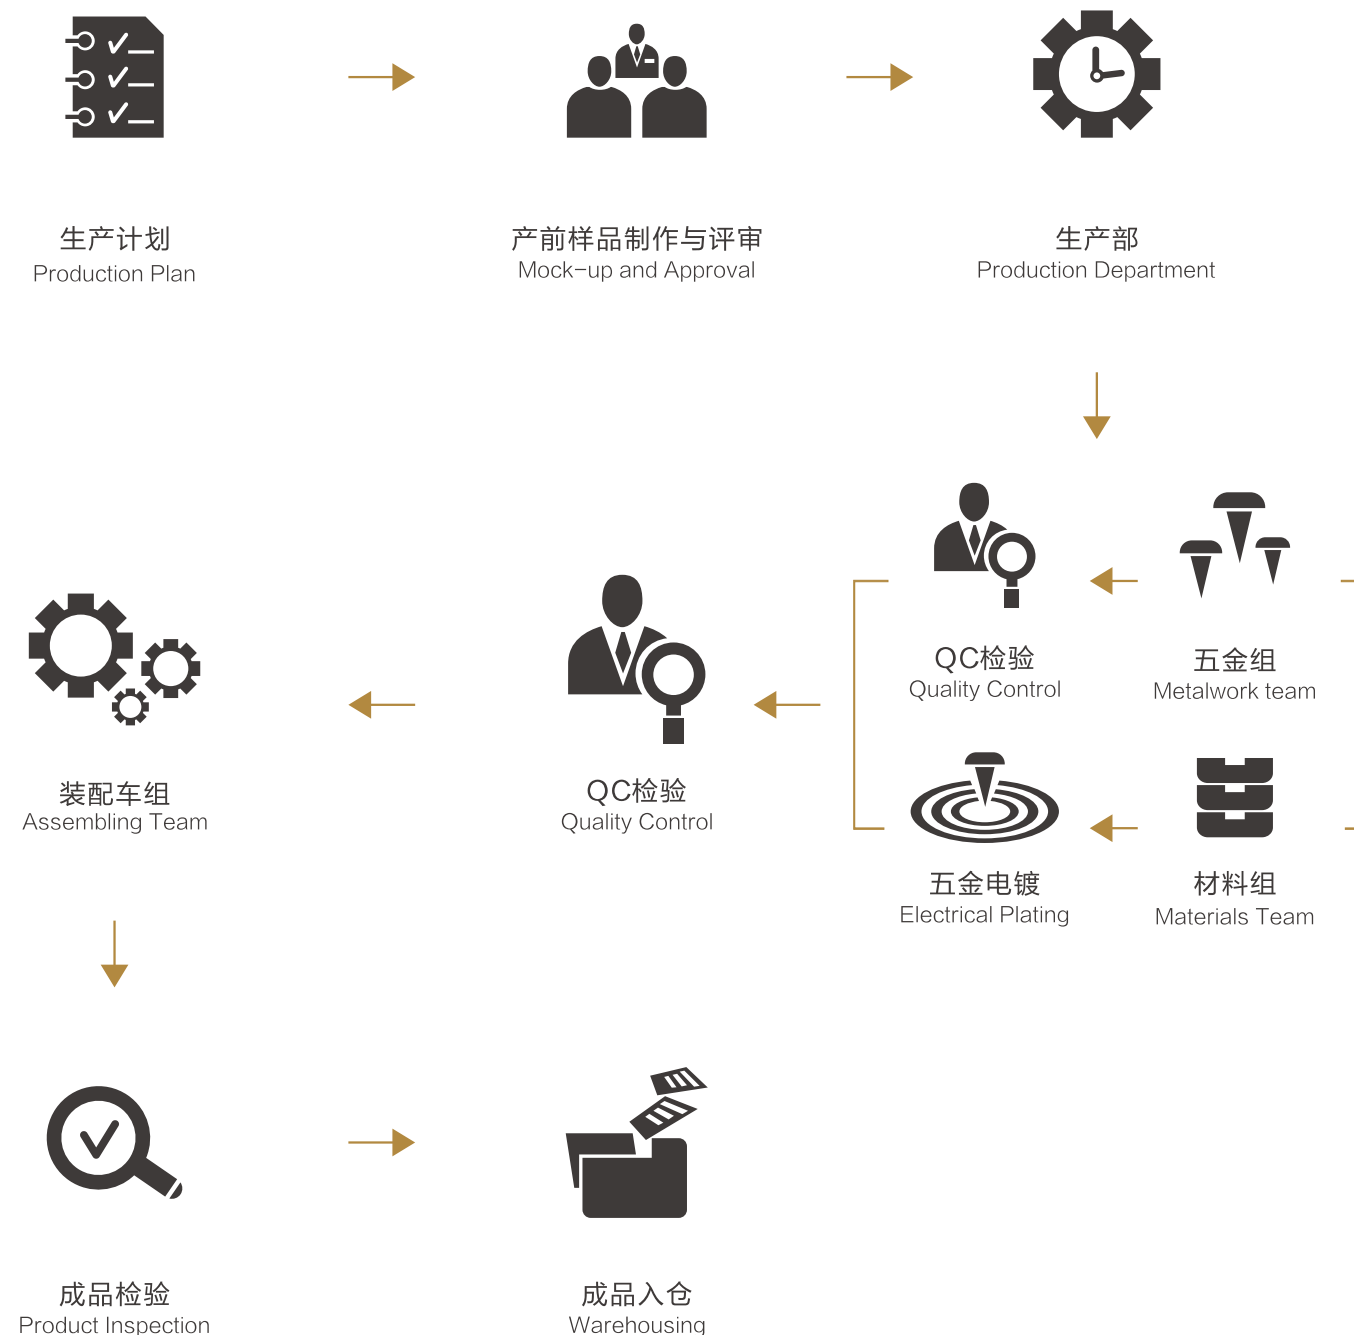

PRODUCTION FLOW DIAGRAM

生产流程图